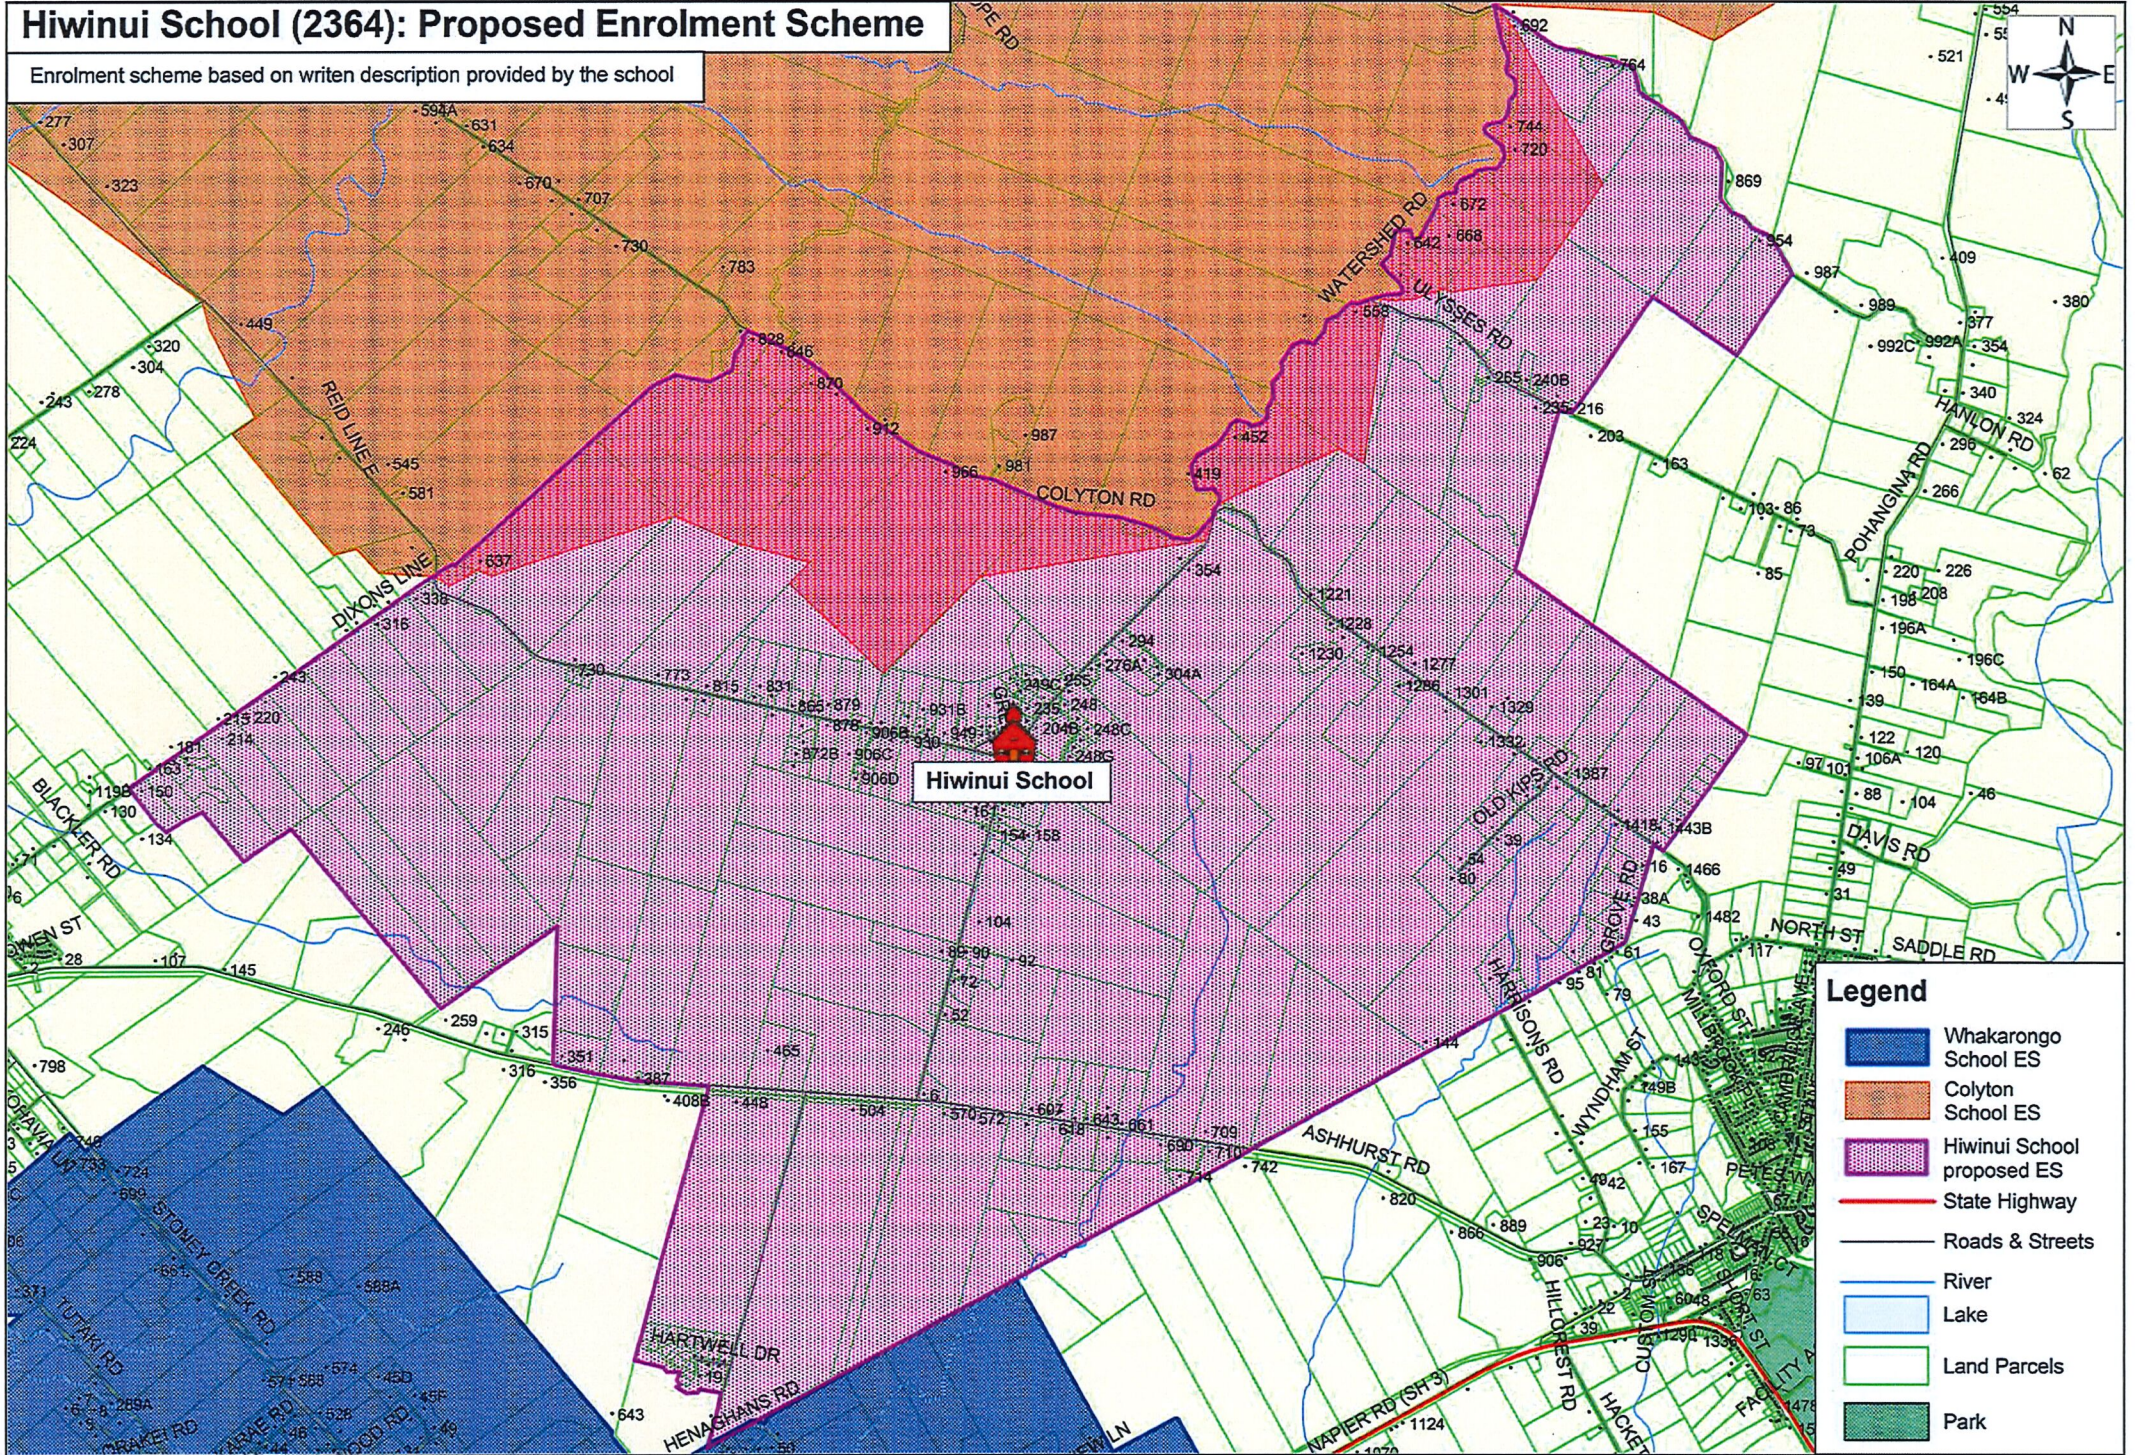

# Hiwinui School (2364): Proposed Enrolment Scheme

Enrolment scheme based on written description provided by the school

Sourced from LINZ Data. Crown and Critchlow. Copyright reserved. Census boundaries from Statistics New Zealand.